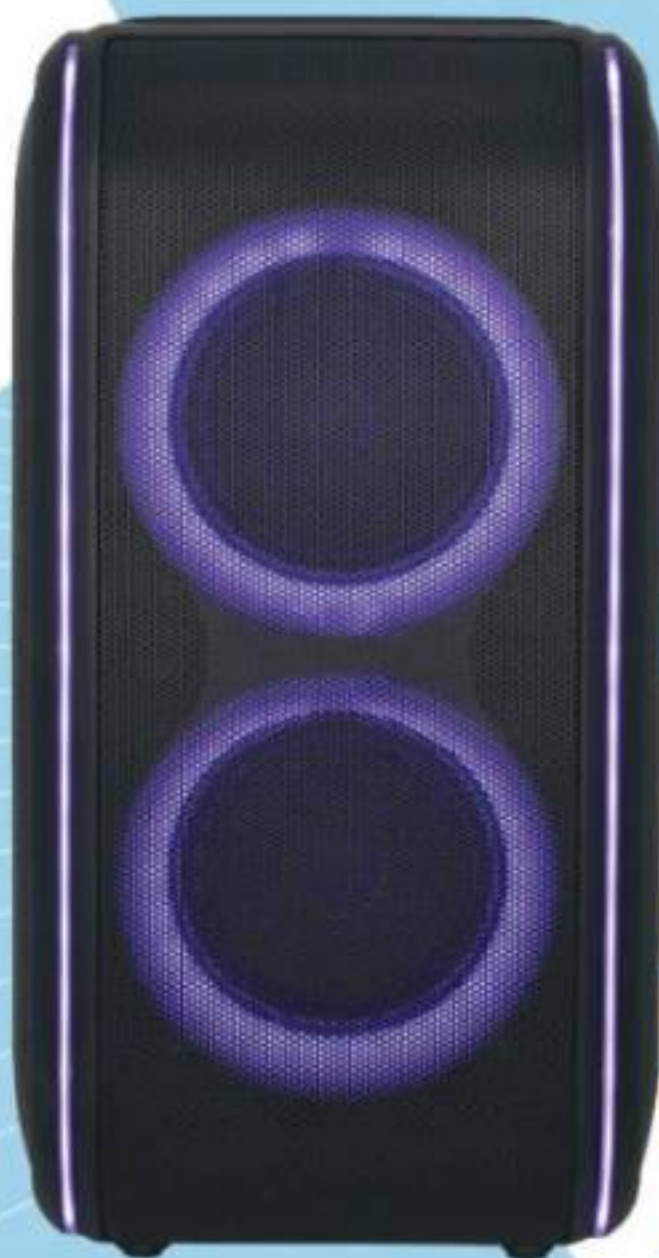

BLUETOOTH

USB

FM

KARAOKE

BATTERY
BACKUP

REMOTE

PROEX[®]
INNOVATE TODAY

SP-1
Portable
Trolley
Speaker