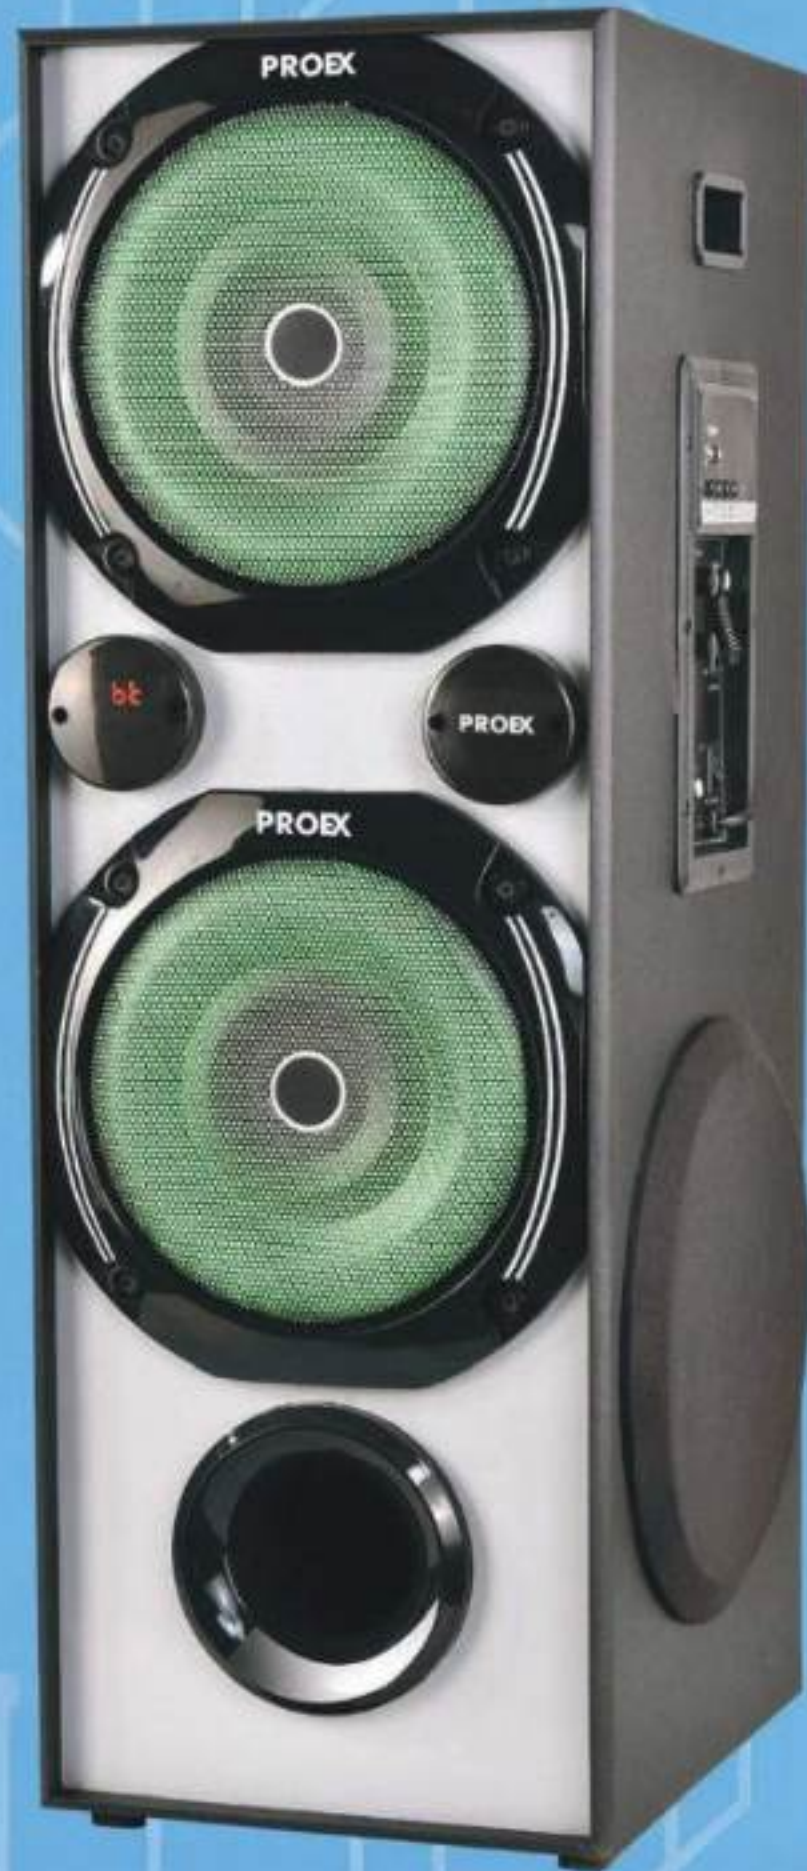

PROEX®

INNOVATE TODAY

SOUND
WITHOUT
LIMITS...!

Bluetooth
Enjoy Wireless Music

Powerful 8"x 1
Sub-woofer driver

RGB Lighting

4"x 2 Mid Range

TWS

28" Height

28" HEIGHT

BASS EXPLORE
SOUND

8"
WOOFER

UIRAT