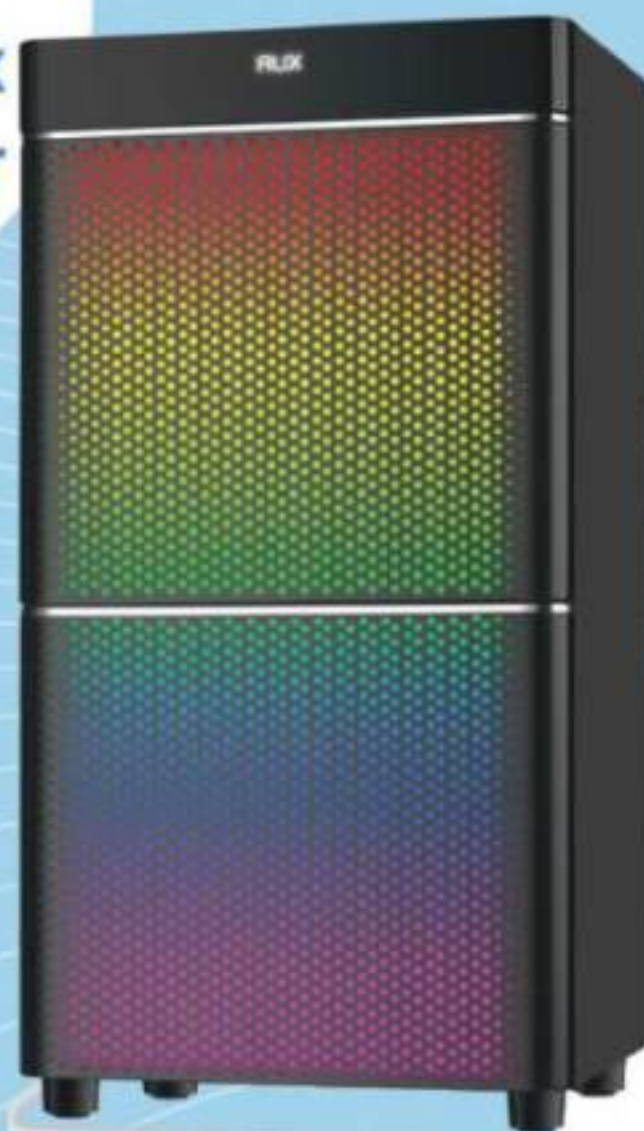

REMOTE

PROEX[®]
INNOVATE TODAY

PIXEL 3
Multimedia
Tower

5.25"
Woofer ,
3" x 2 Speakers

BLUETOOTH

USB

FM

KARAOKE

AC
POWER

REMOTE

PROEX[®]
INNOVATE TODAY

ST-115

Boombox
Tower

6.5"
Woofer ,
3" x 2 Speakers
RGB LIGHT

BLUETOOTH

USB

FM

KARAOKE

AC
POWER

REMOTE

NEW

ST-110

BOOMBOX Speaker

SPECIFICATION

5.25" Powerful woofer &
2x3" front speakers
Bluetooth, FM, USB
Player & Remote Control
Bass & Treble Controls
AC 230 Volts

NEW

BOOMBOX 2

Tower Speaker

SPECIFICATION

**6.5 Powerful Speaker &
2x3" Front Speaker
Bluetooth, FM, USB
Player & Remote Control
Bass & Treble Controls
AC 230V**