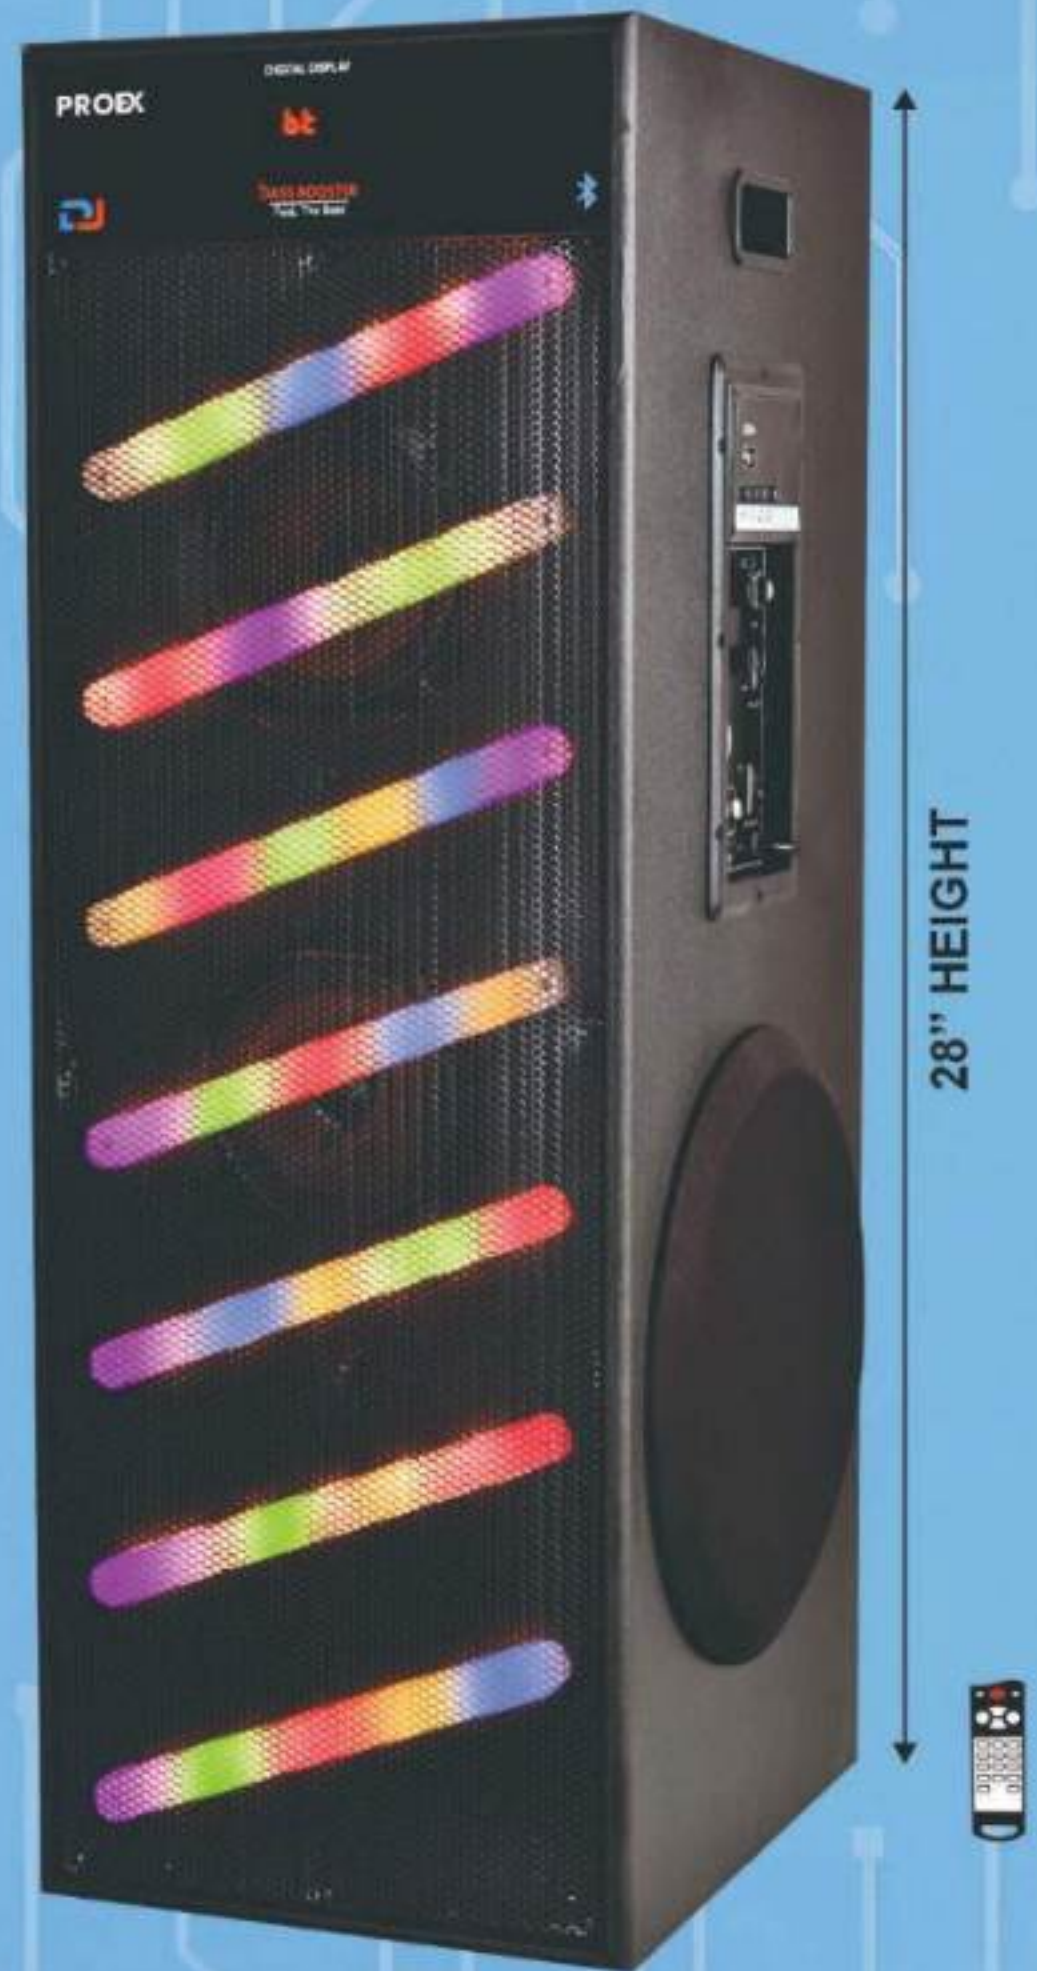

PROEX®

INNOVATE TODAY

SOUND
WITHOUT
LIMITS...!

Powerful 8"x 1
Sub-woofer driver

Multi Lighting

4"x 2 Mid Range

TWS

Metal Front Grill

28" HEIGHT

BASS EXPLORE
SOUND

8"
WOOFER

JHONY