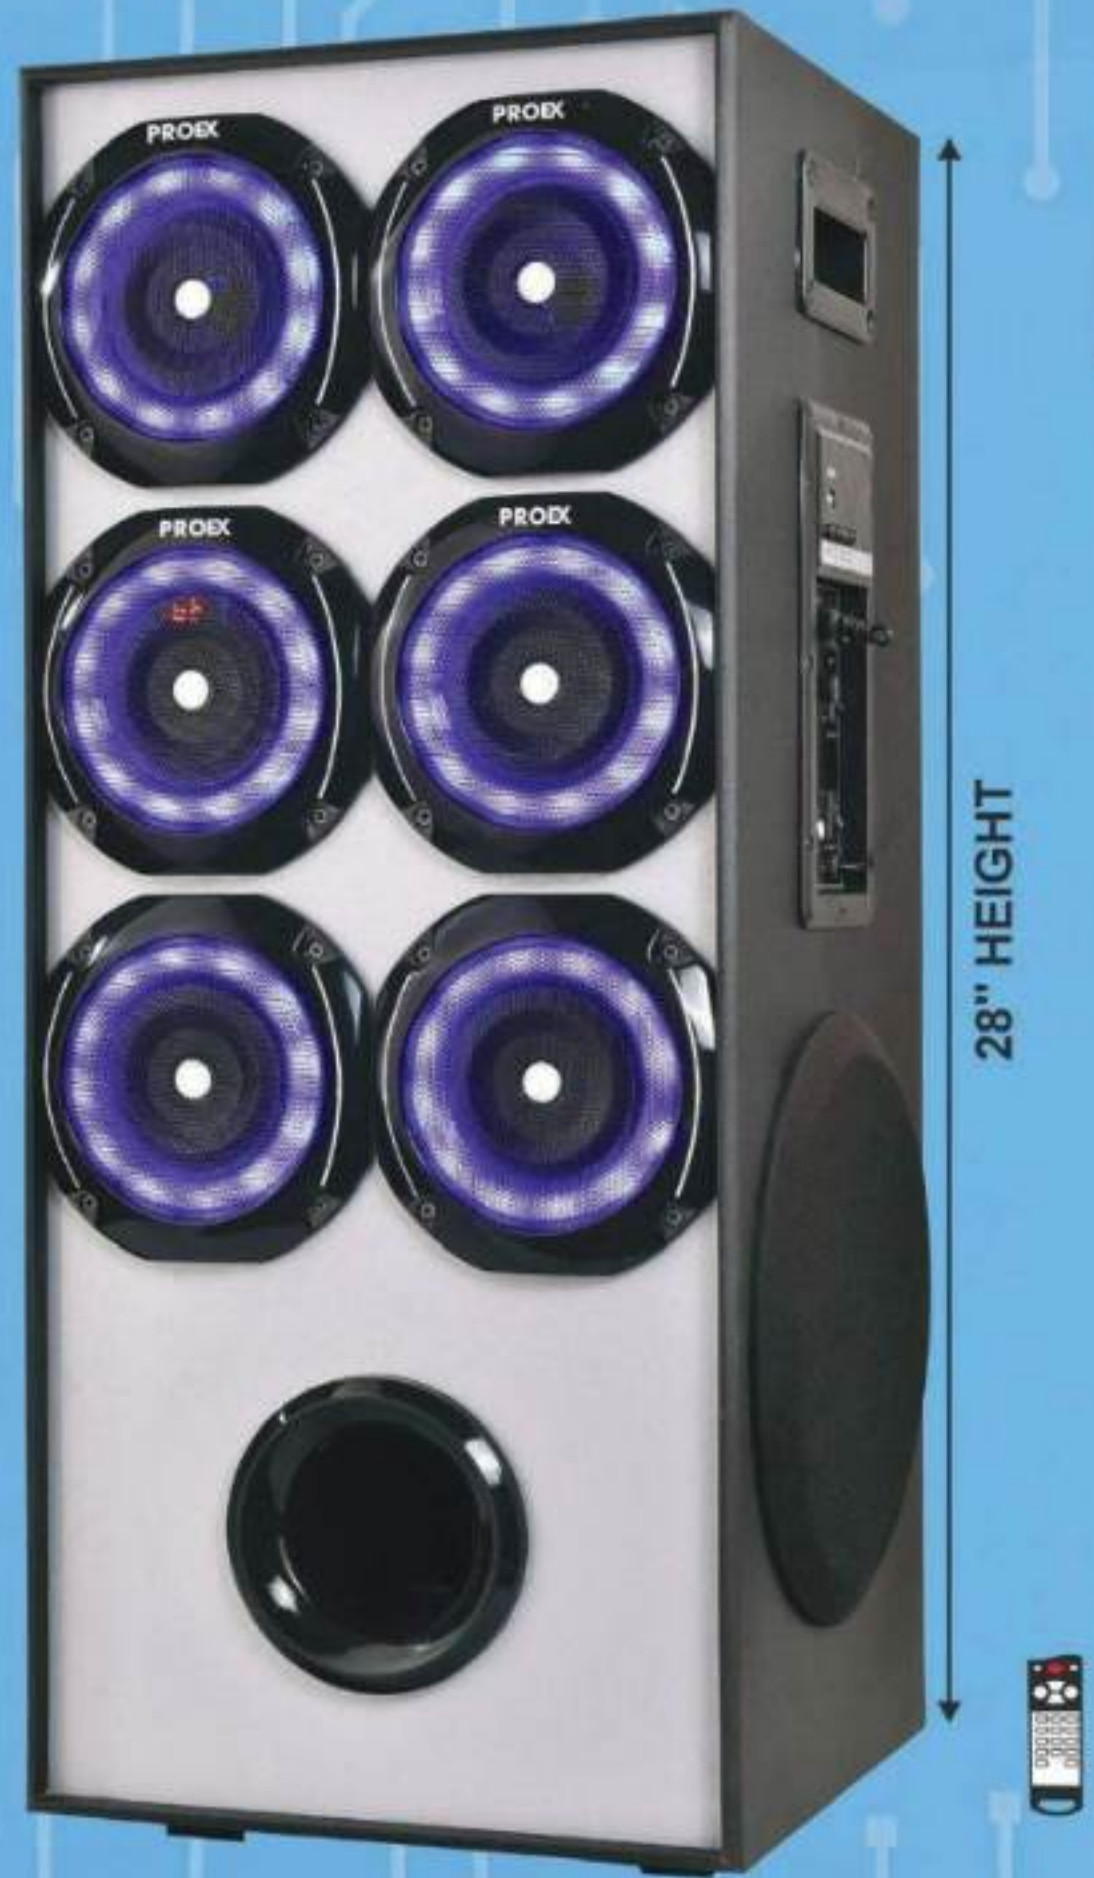

PROEX®

INNOVATE TODAY

SOUND
WITHOUT
LIMITS...!

Powerful 8"x 1
Sub-woofer driver

Blue Lighting

4"x 2 Mid Range

TWS

Metal Front Grill

28" HEIGHT

BASS EXPLORE
SOUND

8"
WOOFER

PX-6668