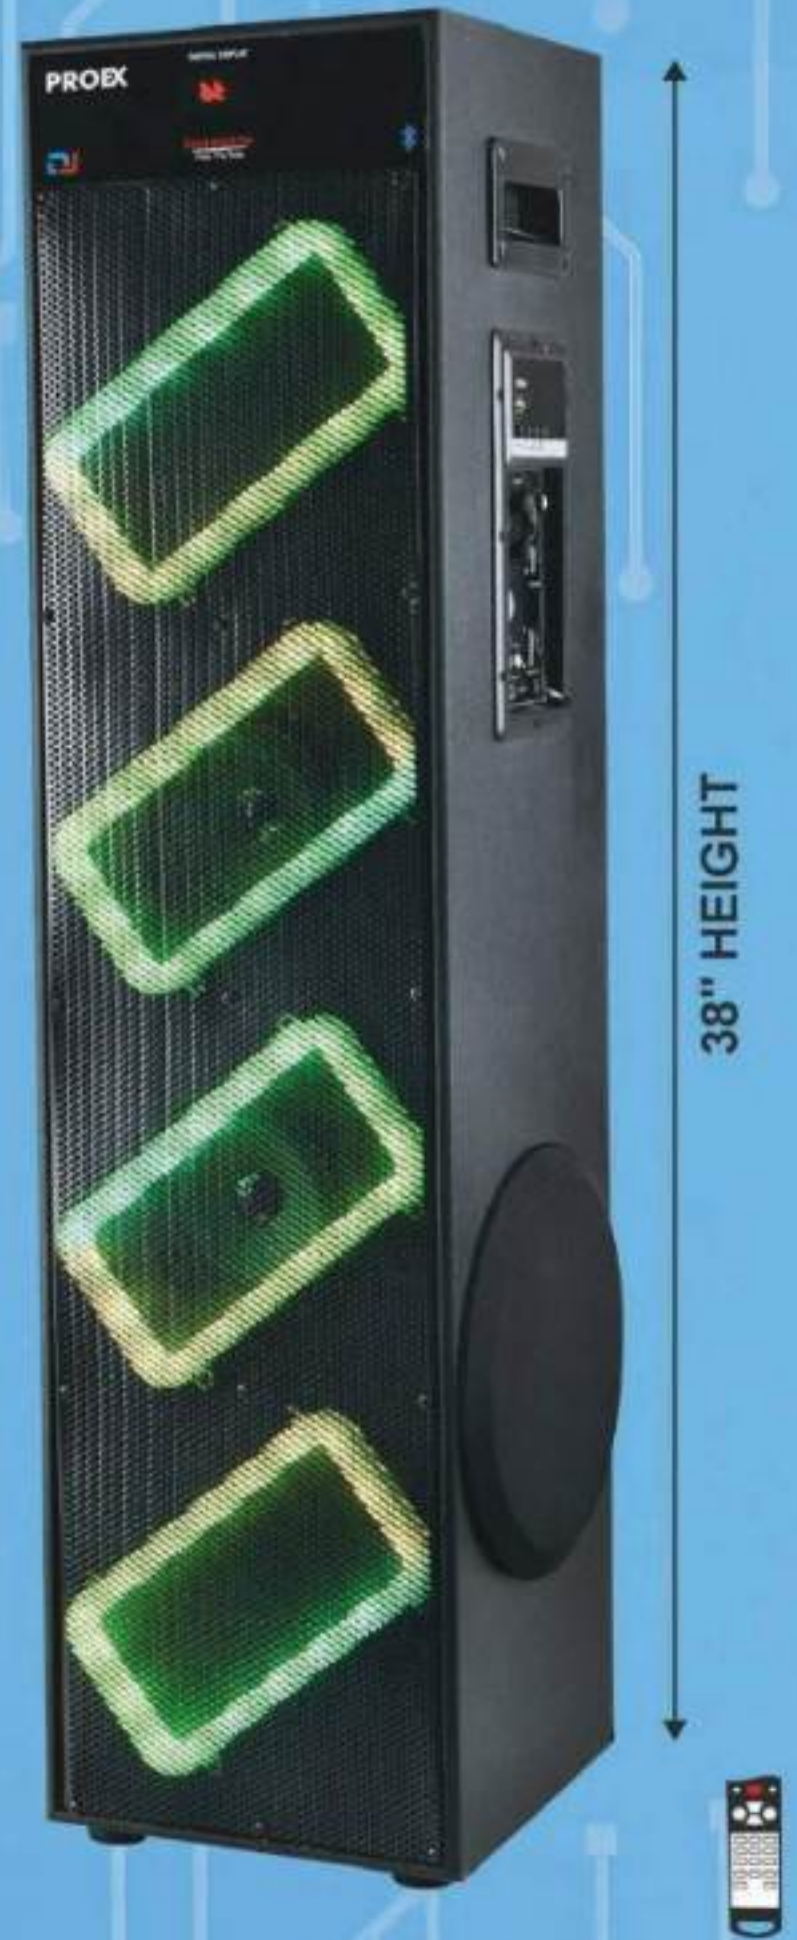

PROEX®

INNOVATE TODAY

SOUND
WITHOUT
LIMITS...!

Powerful 8"x 1
Sub-woofer driver

RGB Lighting

4"x 2 Mid Range

TWS

Metal Front Grill

38" HEIGHT

BASS EXPLORE
SOUND

8"
WOOFER

SIKANDAR