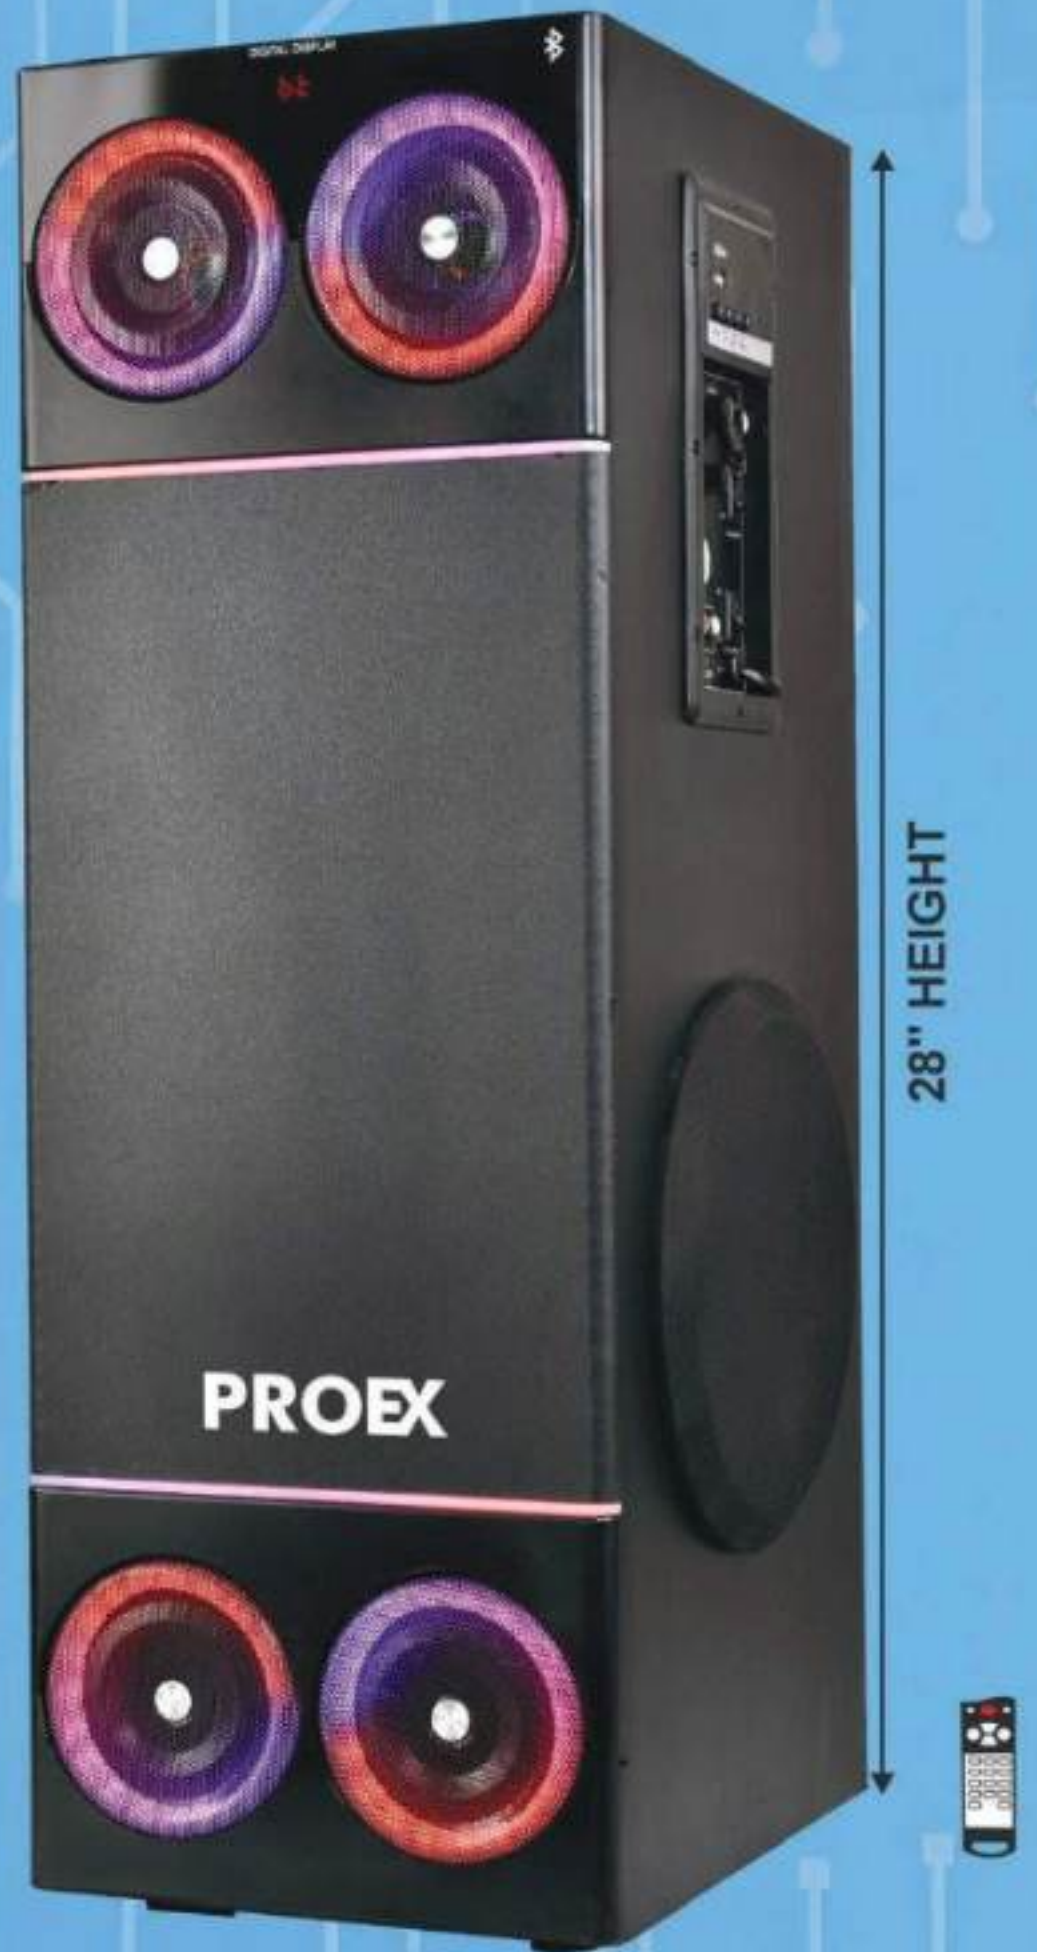

PROEX®

INNOVATE TODAY

SOUND
WITHOUT
LIMITS...!

Bluetooth
Enjoy Wireless Music

Powerful 8"x 1
Sub-woofer driver

RGB Lighting

4"x 2 Mid Range

TWS

Metal Front Grill

28" HEIGHT

PROEX

BASS EXPLORE
SOUND

8"
WOOFER

SPARK